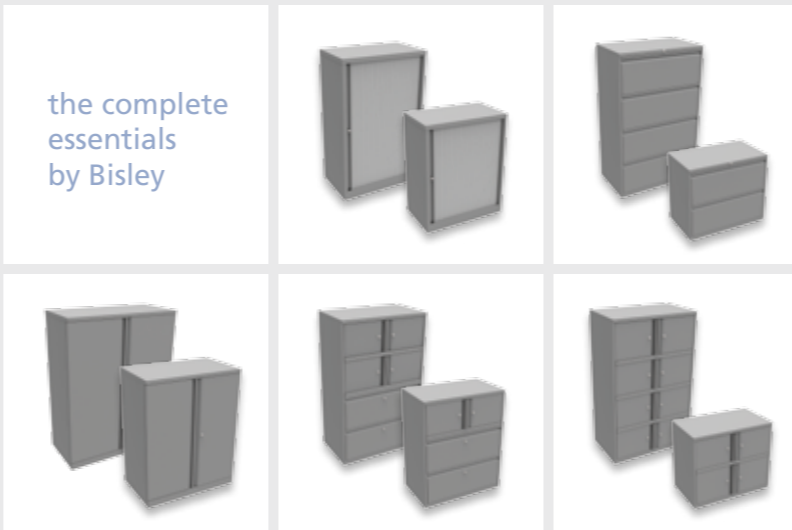

desk high units

key points

- Available in tambours and cupboards enabling 743mm high with a wooden top
- Desk high units are available in two widths – 800mm and 1000mm
- Units come with a pre-fitted shelf allowing two rows of A4 binders
- All desk high units will come with levelling feet allowing 8mm adjustment

drawers

key points

- Drawer units have been designed to complement the other products in the Essentials range
- Available in two widths – 800mm and 1000mm
- Essentials drawer units come in four heights with 24mm adjustable levelling feet
- Units available with 2, 3 and 4 drawers according on height. 1270mm will include a 266.7mm (10.5") top drawer perfect for A4 binders and pockets
- 693mm high drawer units will suit installed base

combination units

key points

- Essentials combination units are the perfect marriage of personal storage and filing space
- Combination units available in three heights to suite with other products in the Essentials family
- Available in two widths – 800mm and 1000mm
- All units come with two filing drawers. 266.7mm (10.5") will include a top drawer

essentials range

the complete essentials by Bisley

cupboards

key points

- Essentials cupboards are aesthetically similar to Bisley A-Series two door cupboards
- Cupboards come in five heights with adjustable levelling feet providing 24mm adjustment
- Available in three widths – 800mm, 914mm and 1000mm
- 1070mm cupboards have been designed to meet standing height standards
- 914mm wide also available without doors