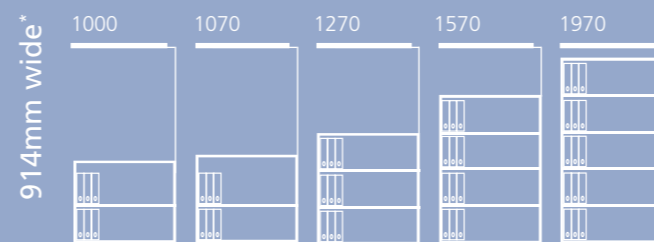

*Package dimensions (mm)

**Only available for 914mm wide two door cupboards and 1000mm wide tambours

capacity guide

A4 LEVERARCH		
height	width	depth
318	75	280

*914mm wide cupboards also available without doors. Open front cupboards will come with appropriate number of shelves as default.