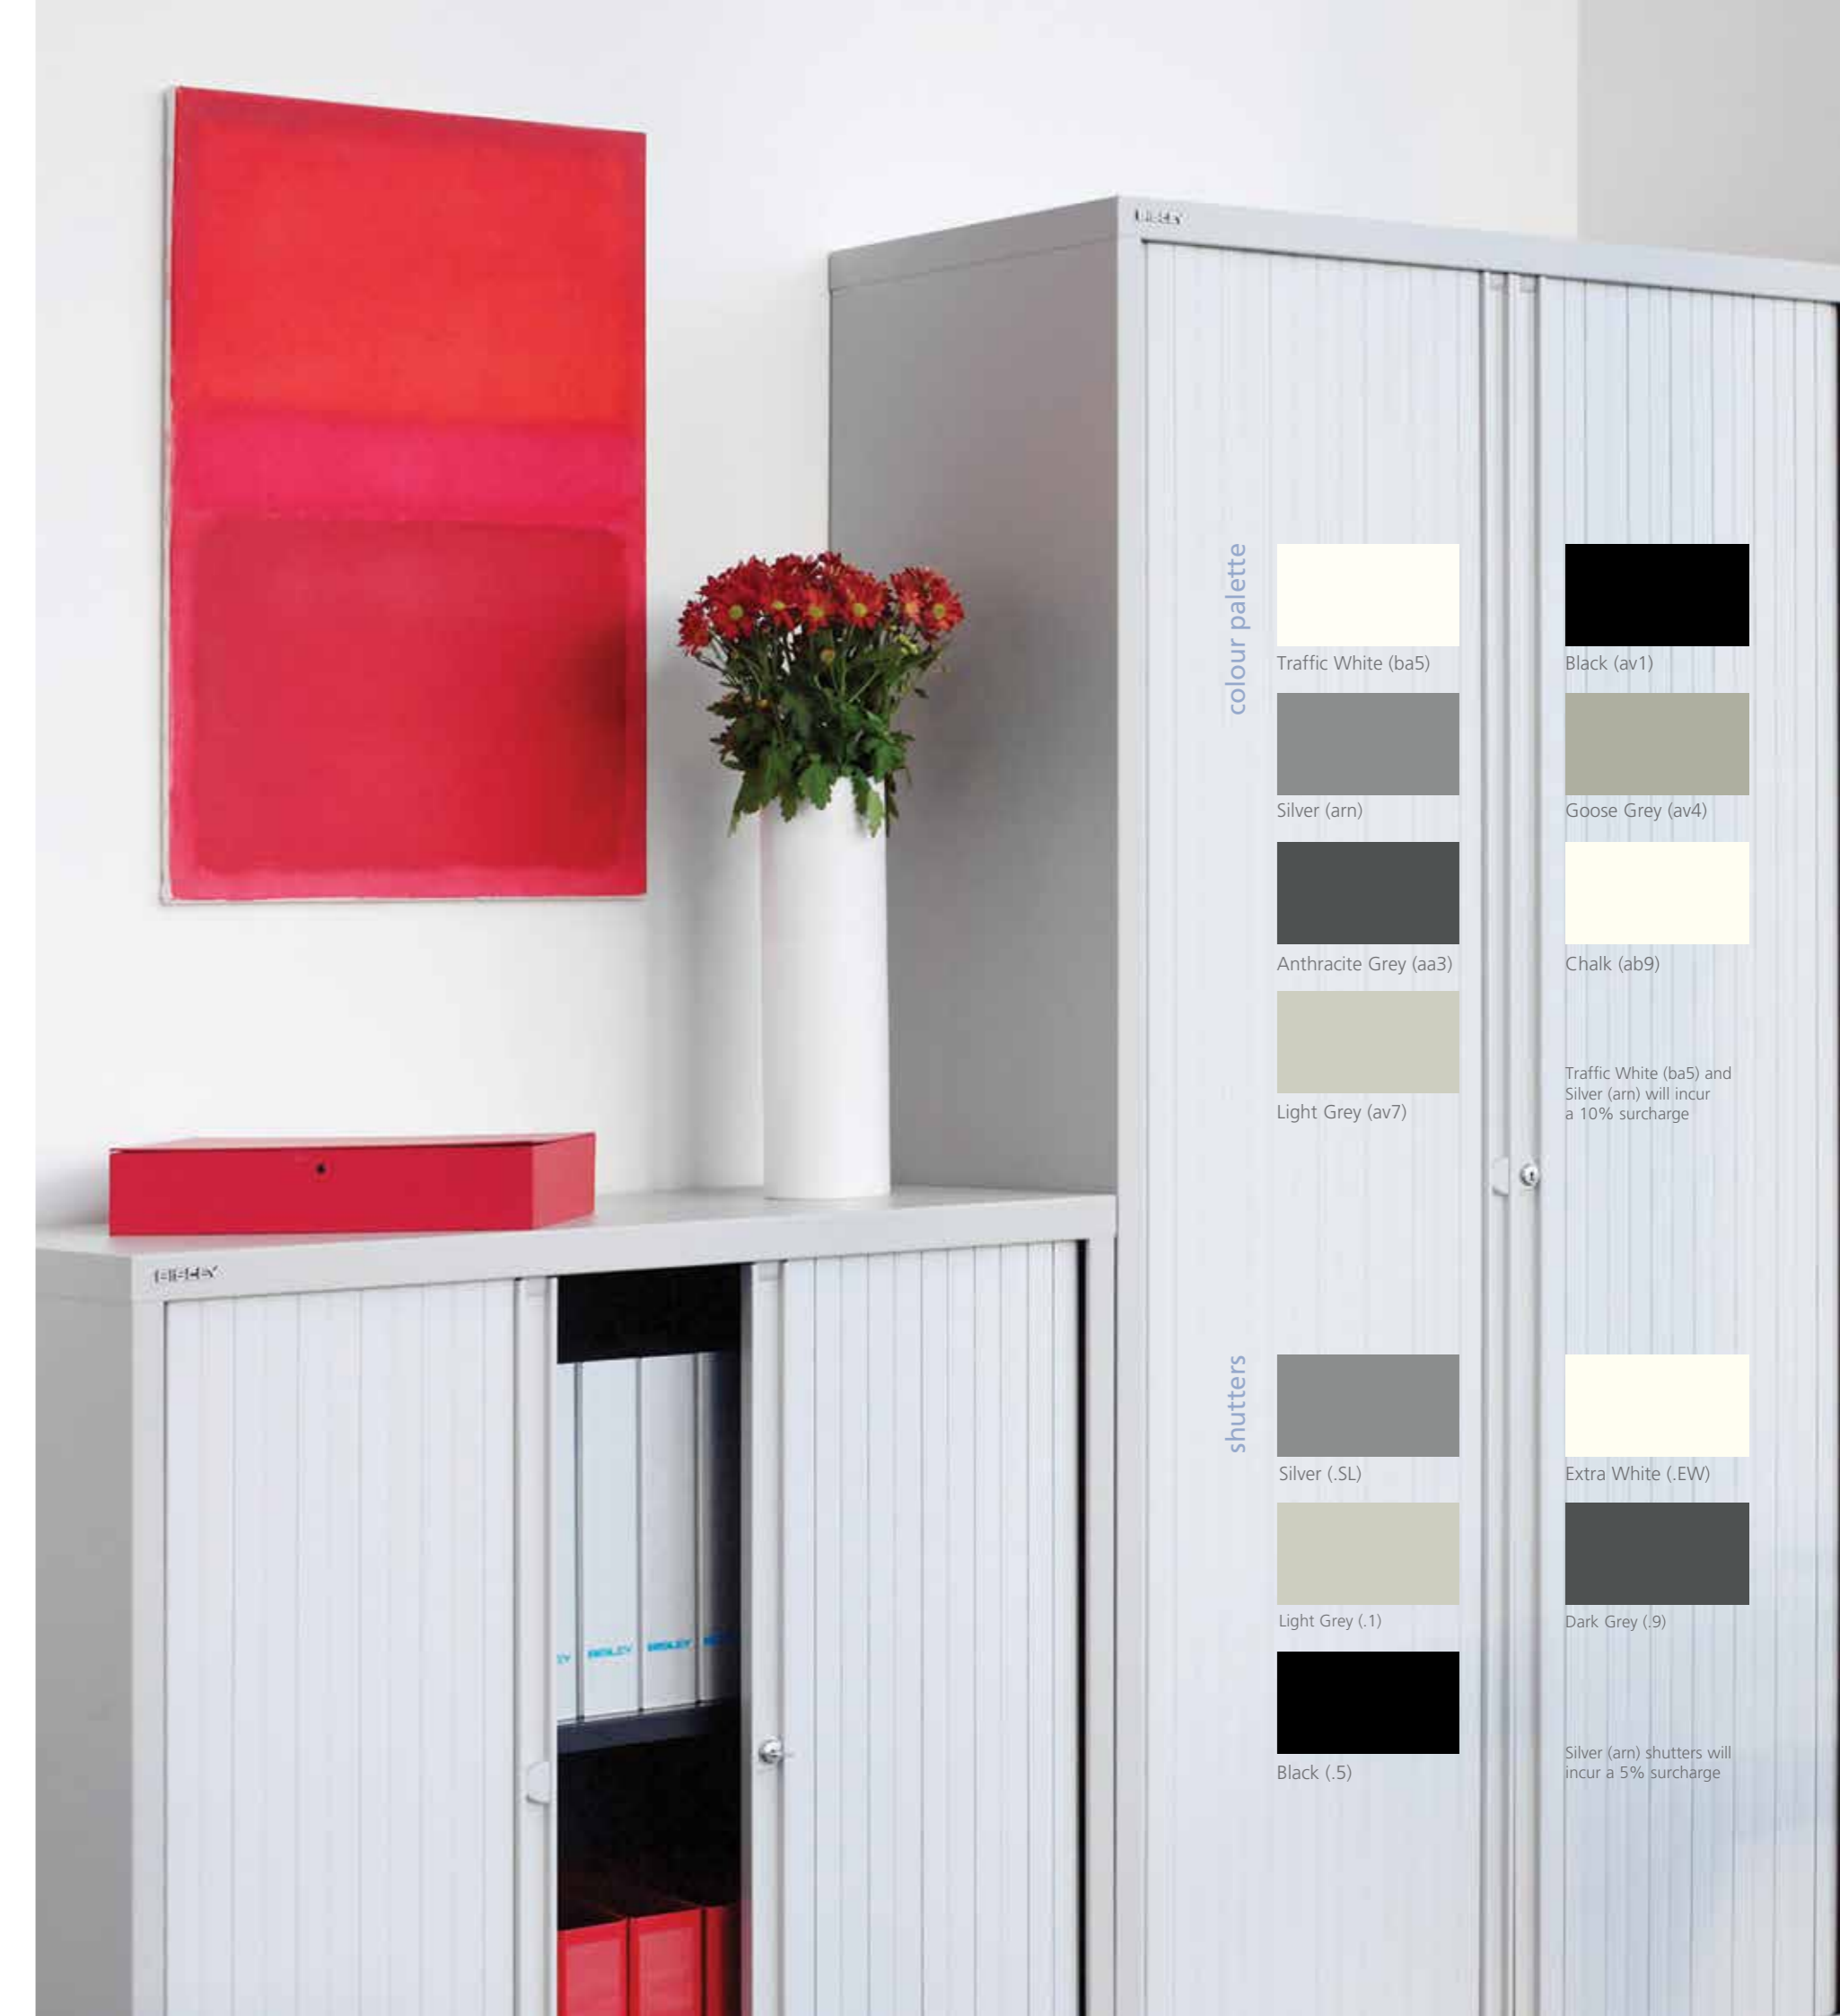

key features

- All units are 470mm deep and have been designed to fit A4 binders, lateral and suspension filing
- All units will come with factory fitted levelling feet as standard (up to 24mm adjustable height)
- Available in 7 of Bisley's most popular colours: Goose grey (av4), Traffic white (ba5), Black (av1), Silver (arn), Anthracite grey (aa3), Light grey (av7) and Chalk white (ab9)
- Tambour shutters available in Silver (.SL), Extra white (.EW), Light grey (.1), Dark grey (.9) and Black (.5)
- Essentials products come with appropriate number of shelves where applicable
- All units will have Lowe and Fletcher AB series locks
- 5-year standard warranty and full after sale customer service
- Bisley branded units as standard

essentials range

the complete essentials by Bisley

cupboards

key points

- Essentials cupboards are aesthetically similar to Bisley A-Series two door cupboards
- Cupboards come in five heights with adjustable levelling feet providing 24mm adjustment
- Available in three widths – 800mm, 914mm and 1000mm
- 1070mm cupboards have been designed to meet standing height standards
- 914mm wide also available without doors

lodges

key points

- Personal storage units have been designed to suit most Essentials products
- Essentials lodges come in four heights matching drawer unit dimensions
- Available in two widths – 800mm and 1000mm
- 4, 6 and 8 door options available
- 693mm, 1000mm and 1300mm will include 304.8mm (12") bottom doors

colour palette

shutters