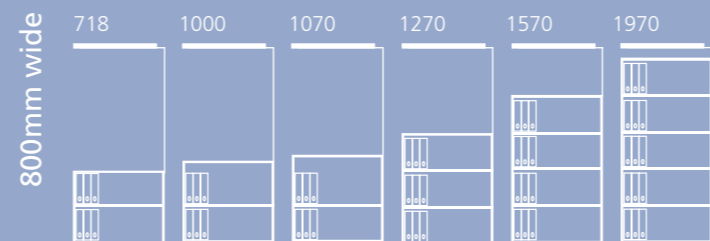

*Package dimensions (mm)

**Only available for 914mm wide two door cupboards and 1000mm wide tambours

capacity guide

A4 LEVERARCH		
height	width	depth
318	75	280

*914mm wide cupboards also available without doors. Open front cupboards will come with appropriate number of shelves as default.